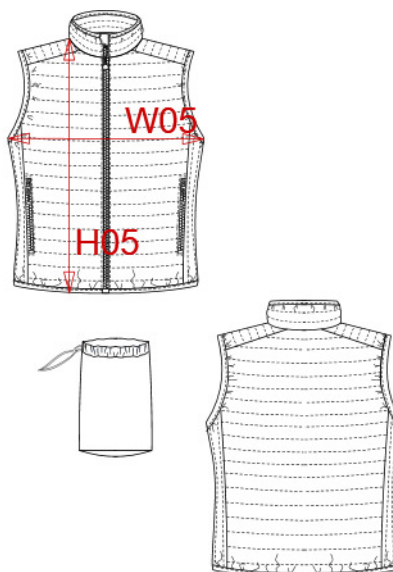

MEASUREMENT							
Description	S	M	L	XL	XXL	3XL	4XL
<b>H05</b> Hauteur totale terminée/ Total height after sewing	70	72	74	76	78	80	82
<b>W05</b> 1/2 largeur poitrine sous binding / 1/2 chest width under binding	54	57	60	63	66	69	72

Main fabric : Polyamide 380T PA coating- 35 For inside garment and pockets 100%polyamide

Wad 1 : Padding Polyester fake down (micro broken) - 260/270

Inside body,sleeve and hood 100%polyester

**WEIGHT :**

Main fabric : 35 gsm

Fabric 2 : 47gsm

Main fabric : 35 gsm

Wad 1 : 260/270 gsm

**TECHNICAL DETAIL :**

Coating for fake down proof

**ARTICLE WEIGHT :**

295 gr/pc

MEASUREMENT							
Description	XS	S	M	L	XL	XXL	
<b>H05 (L)</b> Hauteur totale / Total height	60	62	64	66	68	70	
<b>W05</b> 1/2 largeur poitrine sous binding/ 1/2 chest width under binding	46	49	52	55	58	61	