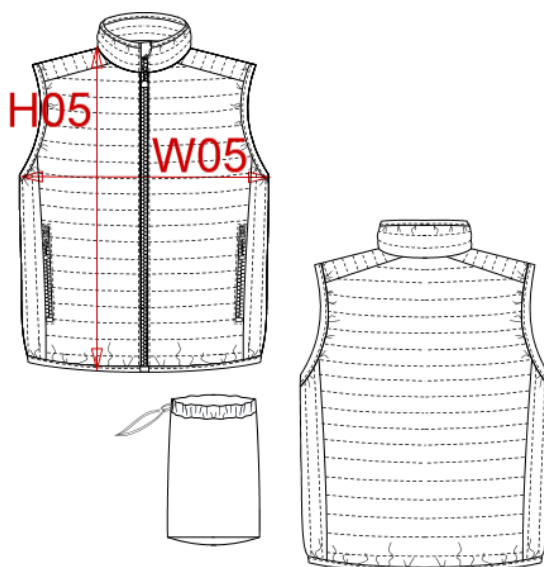

Main fabric : Polyamide 380T PA coating- 35 For inside garment and pockets 100%polyamide

Wad 1 : Padding Polyester fake down (micro broken) - 260/270 Inside body,sleeve and hood 100%polyester

**WEIGHT :**

Main fabric : 35 gsm

Fabric 2 : 47gsm

Main fabric : 35 gsm

Wad 1 : 260/270 gsm

**TECHNICAL DETAIL :**

Coating for fake down proof

**ARTICLE WEIGHT :**

360 gr/pc

MEASUREMENT							
Description	S	M	L	XL	XXL	3XL	4XL
<b>H05</b> Hauteur totale terminée/ Total height after sewing	70	72	74	76	78	80	82
<b>W05</b> 1/2 largeur poitrine sous binding / 1/2 chest width under binding	54	57	60	63	66	69	72

MEASUREMENT							
Description	XS	S	M	L	XL	XXL	
<b>H05 (L)</b> Hauteur totale / Total height	60	62	64	66	68	70	
<b>W05</b> 1/2 largeur poitrine sous binding/ 1/2 chest width under binding	46	49	52	55	58	61	